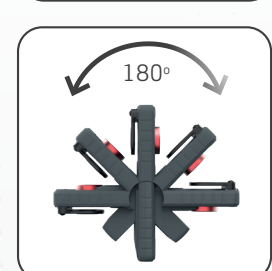

SUNMATCH 4 features stepless dimmer function in the range of 10% to 100%. A spotlight for inspection is also included at the top.

Place the lamp anywhere you want during inspection with the turnable sturdy hook or the strong built-in magnet. The flexible lamp head tilts up to 180 degrees. Durable construction, dust as well as waterproof, IP65. Supplied with solvent resistant glass lens. Battery indicator at front shows when the battery must be recharged.

To avoid overheating the built-in intelligent heat protection system switches to low mode (50%) after 3 minutes continuous use at high mode.

Easy to carry in the pocket or in the work belt with the built-in clip, ready at hand for quality check between prep-zone operations. SUNMATCH 4 is always ready to use and easy to find when placed in its charging base after each job.

The included diffuser provides a soft and diffused light without harsh shadows. In addition, blinding and reflections are reduced. The diffuser can easily be mounted on top of the lens.

Replaces 03.5651 SUNMATCH 3 which will be discontinued.

NEW
UPGRADED
VERSION

Stepless dimmer
10-100%