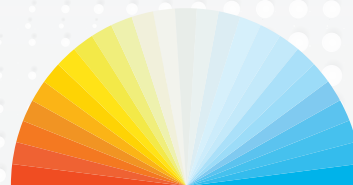

CCT SCAN - Stepless