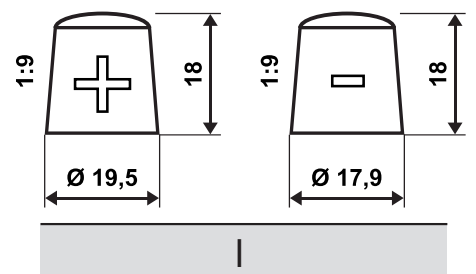

ERA part number: **A55090**

Technical parameter	Value
Battery	AGM Battery
ETN	550090080
Battery Capacity [Ah]	50 Ah
Cold Cranking Amps (CCA), EN [A]	800 A
Length [mm]	260
Width [mm]	173
Height [mm]	206
Layout	9
Terminals	1
Base hold-down	B07
Case size	G34
Weight [Kg]	17,50

Layout

Terminals

Base hold-down