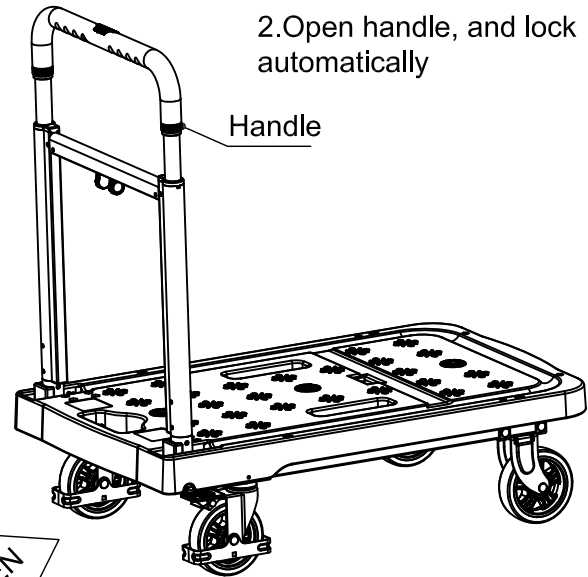

STANLEY

SXWTD-PC506

STANLEY PC506 Platform Truck 135kg

2. Open handle, and lock automatically

Handle

Wrong to open

Correct to fold

1. Squeeze lock

3. Squeeze lock, take hold of handle, pull up or press down to adjust proper height

Lock

4. Squeeze lock; fold handle

5. Pull out tube, fold handle, squeeze lock, then make handle chain up plate

Pull-tube