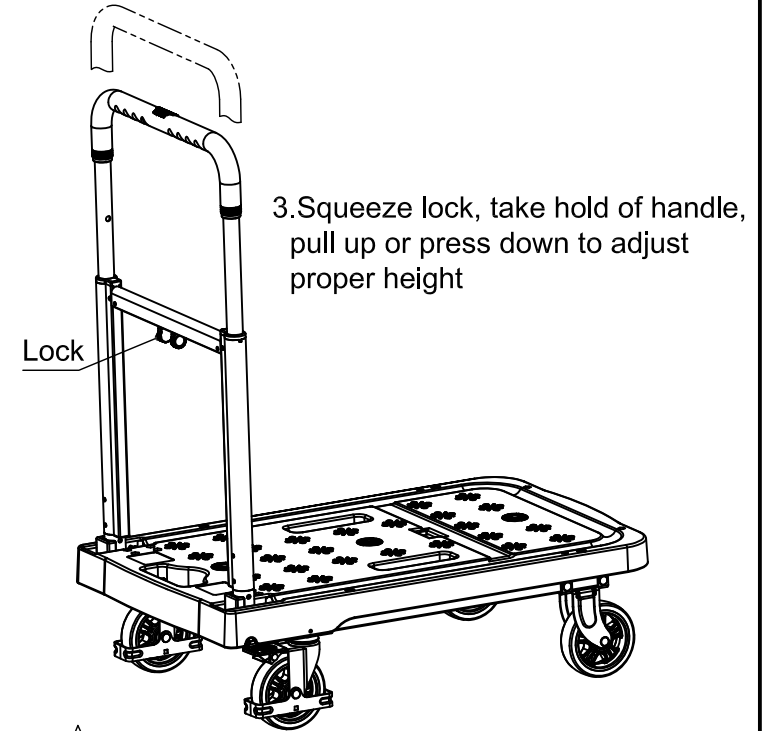

STANLEY

SXWTD-PC506

STANLEY PC506 Platform Truck 135kg

2. Open handle, and lock automatically

Handle

Wrong to open

Correct to fold

1. Squeeze lock

3. Squeeze lock, take hold of handle, pull up or press down to adjust proper height

Lock

4. Squeeze lock; fold handle

5. Pull out tube, fold handle, squeeze lock, then make handle chain up plate

Pull-tube