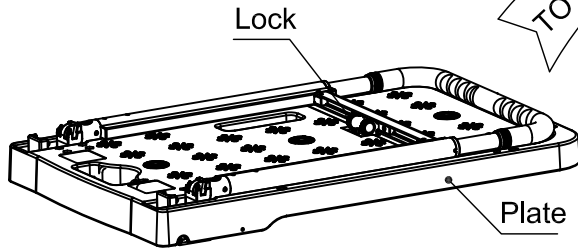

STANLEY

SXWTD-PC506

STANLEY PC506 Platform Truck 135kg

2. Open handle, and lock automatically

Handle

Wrong to open

Correct to fold

1. Squeeze lock

3. Squeeze lock, take hold of handle, pull up or press down to adjust proper height

Lock

4. Squeeze lock; fold handle

5. Pull out tube, fold handle, squeeze lock, then make handle chain up plate

Pull-tube