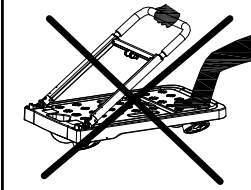

STANLEY

SXWTD-PC506

STANLEY PC506 Platform Truck 135kg

2. Open handle, and lock automatically

Handle

Wrong to open

Correct to fold

1. Squeeze lock

3. Squeeze lock, take hold of handle, pull up or press down to adjust proper height

Lock

4. Squeeze lock; fold handle

5. Pull out tube, fold handle, squeeze lock, then make handle chain up plate

Pull-tube