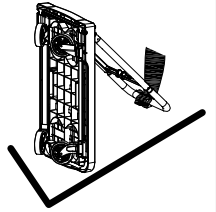

STANLEY

SXWTD-PC506

STANLEY PC506 Platform Truck 135kg

2. Open handle, and lock automatically

Handle

Wrong to open

Correct to fold

1. Squeeze lock

3. Squeeze lock, take hold of handle, pull up or press down to adjust proper height

Lock

4. Squeeze lock; fold handle

5. Pull out tube, fold handle, squeeze lock, then make handle chain up plate

Pull-tube