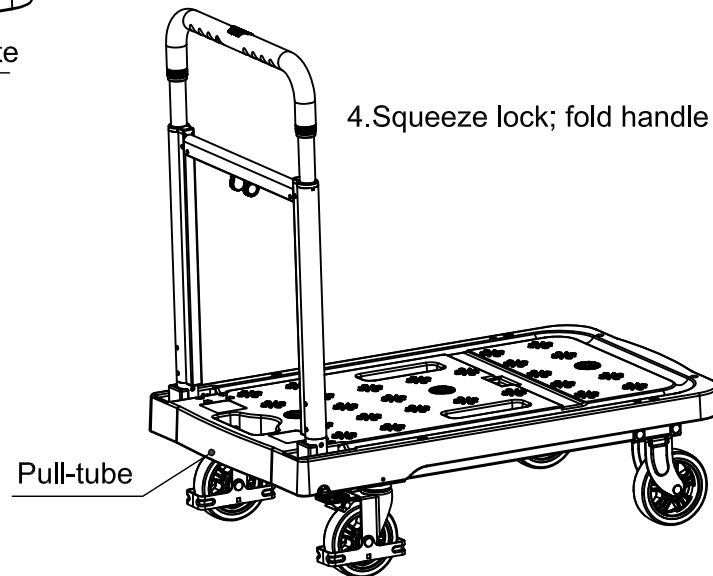

STANLEY

SXWTD-PC506

STANLEY PC506 Platform Truck 135kg

2. Open handle, and lock automatically

Handle

Wrong to open

Correct to fold

1. Squeeze lock

3. Squeeze lock, take hold of handle, pull up or press down to adjust proper height

Lock

4. Squeeze lock; fold handle

5. Pull out tube, fold handle, squeeze lock, then make handle chain up plate

Pull-tube