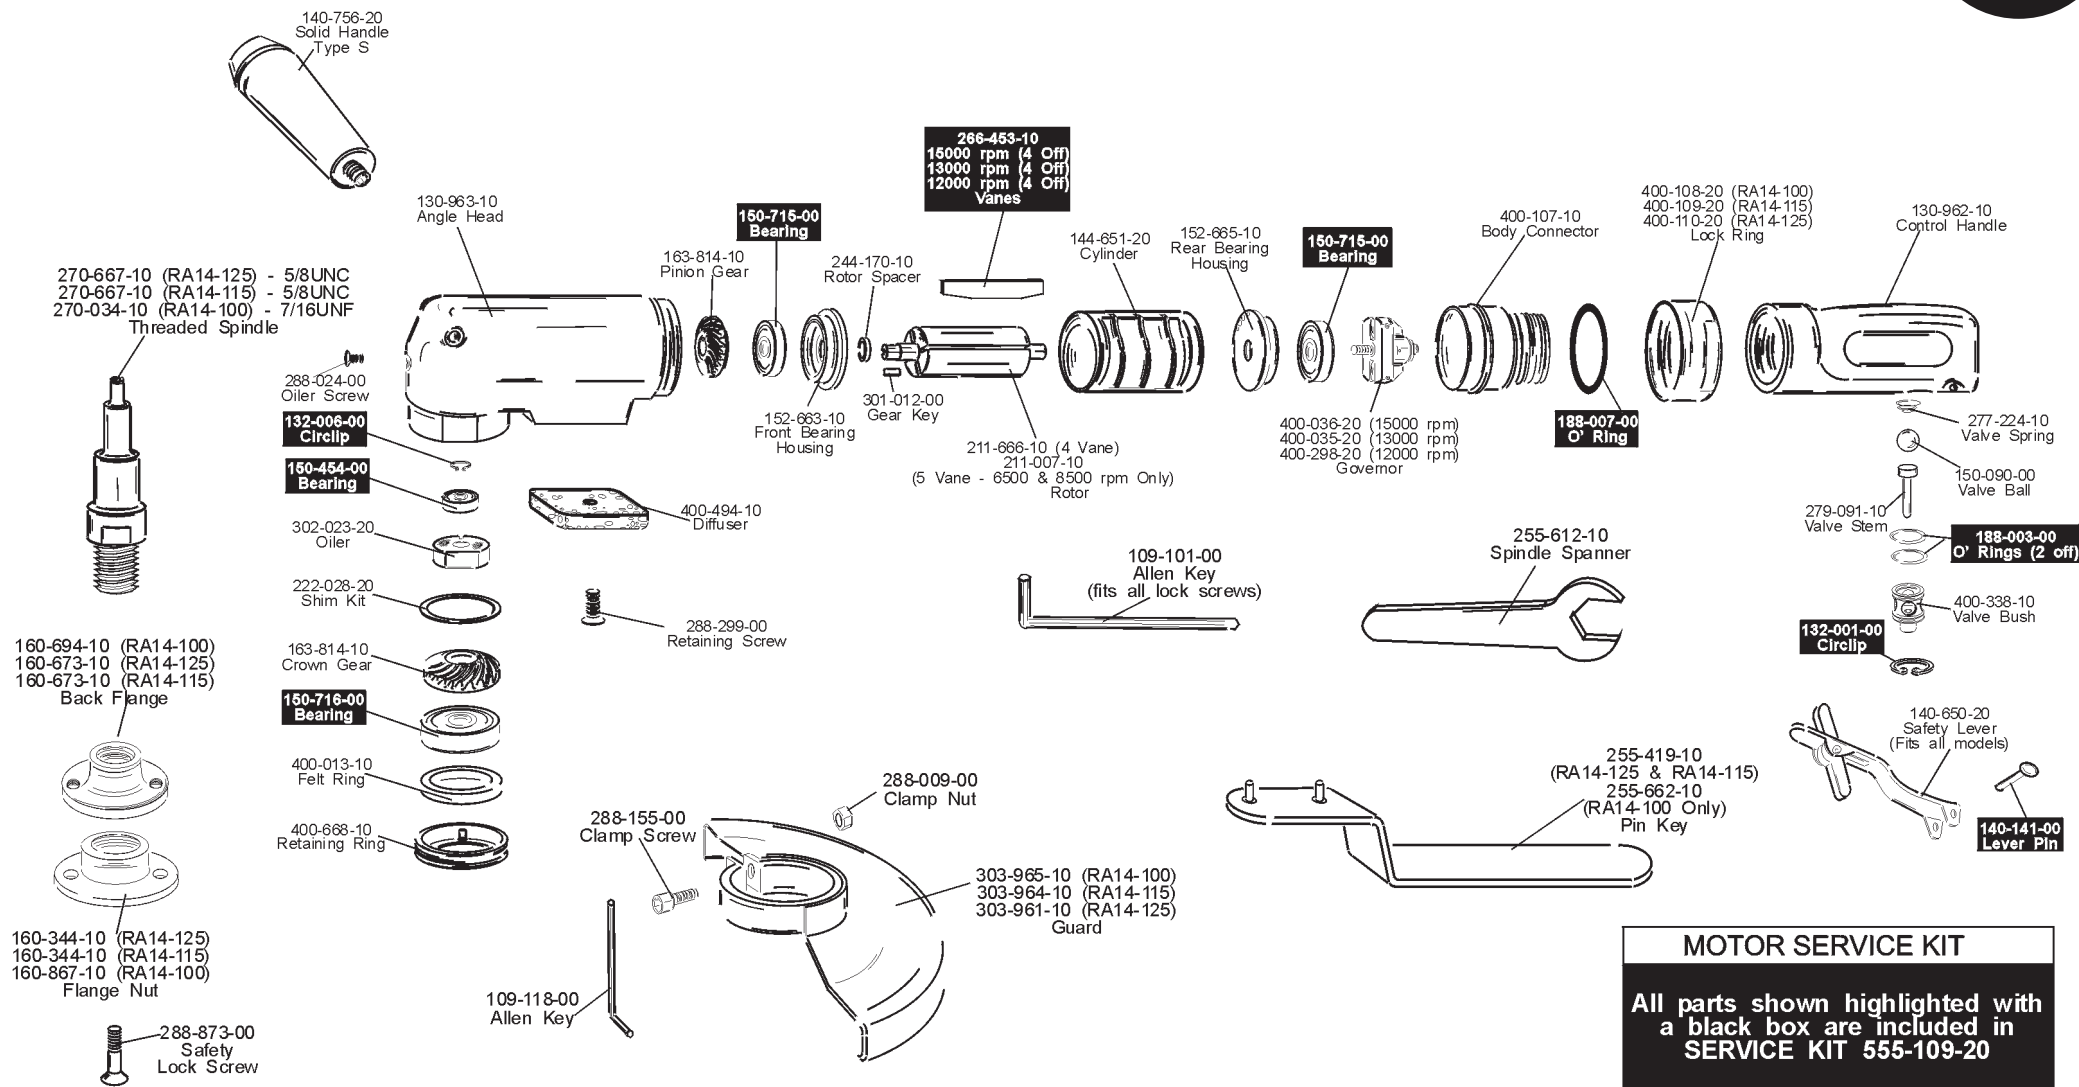

# ATA MODEL RA14 (TYPE DS1) PARTS LIST

990-199-10 | 120208

**MOTOR SERVICE KIT**

All parts shown highlighted with a black box are included in SERVICE KIT 555-109-20

STRIPPING TOOL SET PART NUMBER 900-542-20

MODEL	R.P.M.	m <sup>3</sup> /min	kg	dB(A)	m/s <sup>2</sup>
RA14-100	15,000	1.13	1.90	81	< 2.5
RA14-115	13,000	1.13	1.90	79	< 2.5
RA14-125	12,000	1.13	1.90	75	< 2.5