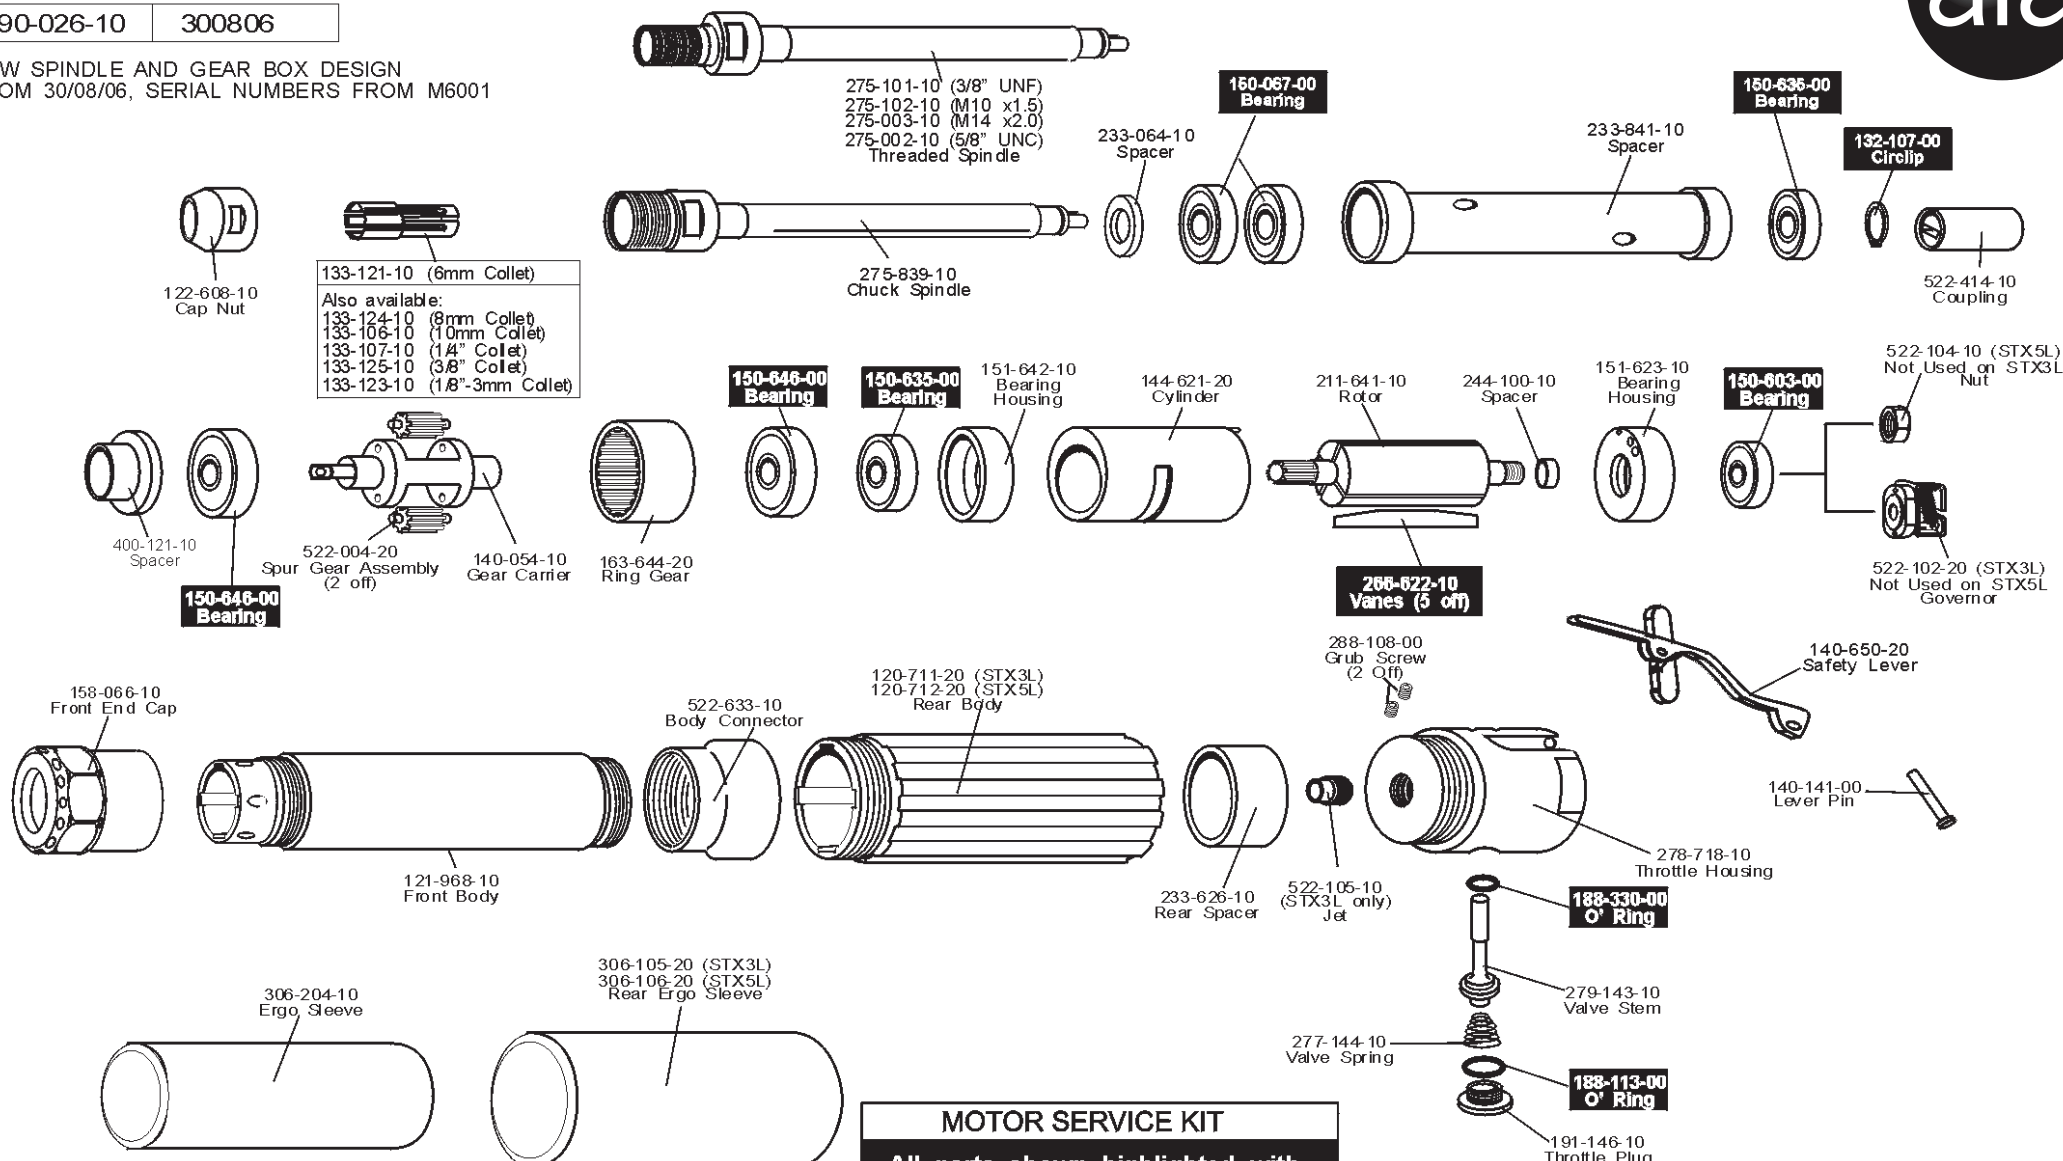

ATA MODEL STX5L & STX3L PARTS LIST

990-026-10 300806

NEW SPINDLE AND GEAR BOX DESIGN
FROM 30/08/06, SERIAL NUMBERS FROM M6001

MOTOR SERVICE KIT
All parts shown highlighted with
a black box are included in
SERVICE KIT 555-186-20

STRIPPING TOOL SET PART NUMBER 900-525-20

MODEL	R.P.M.	m /min	kg	dB(A)	m/s ²
STX5L	5,000	0.85	1.5	73	< 2.5
STX3L	3,000	0.85	1.5	62	< 2.5