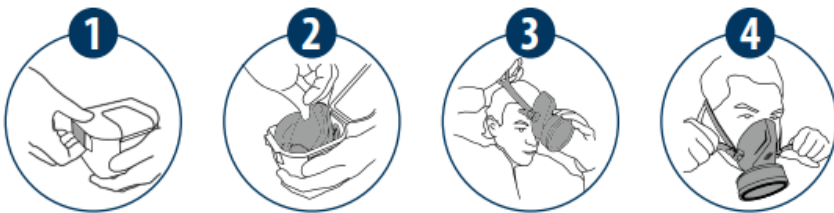

QUICK DONNING