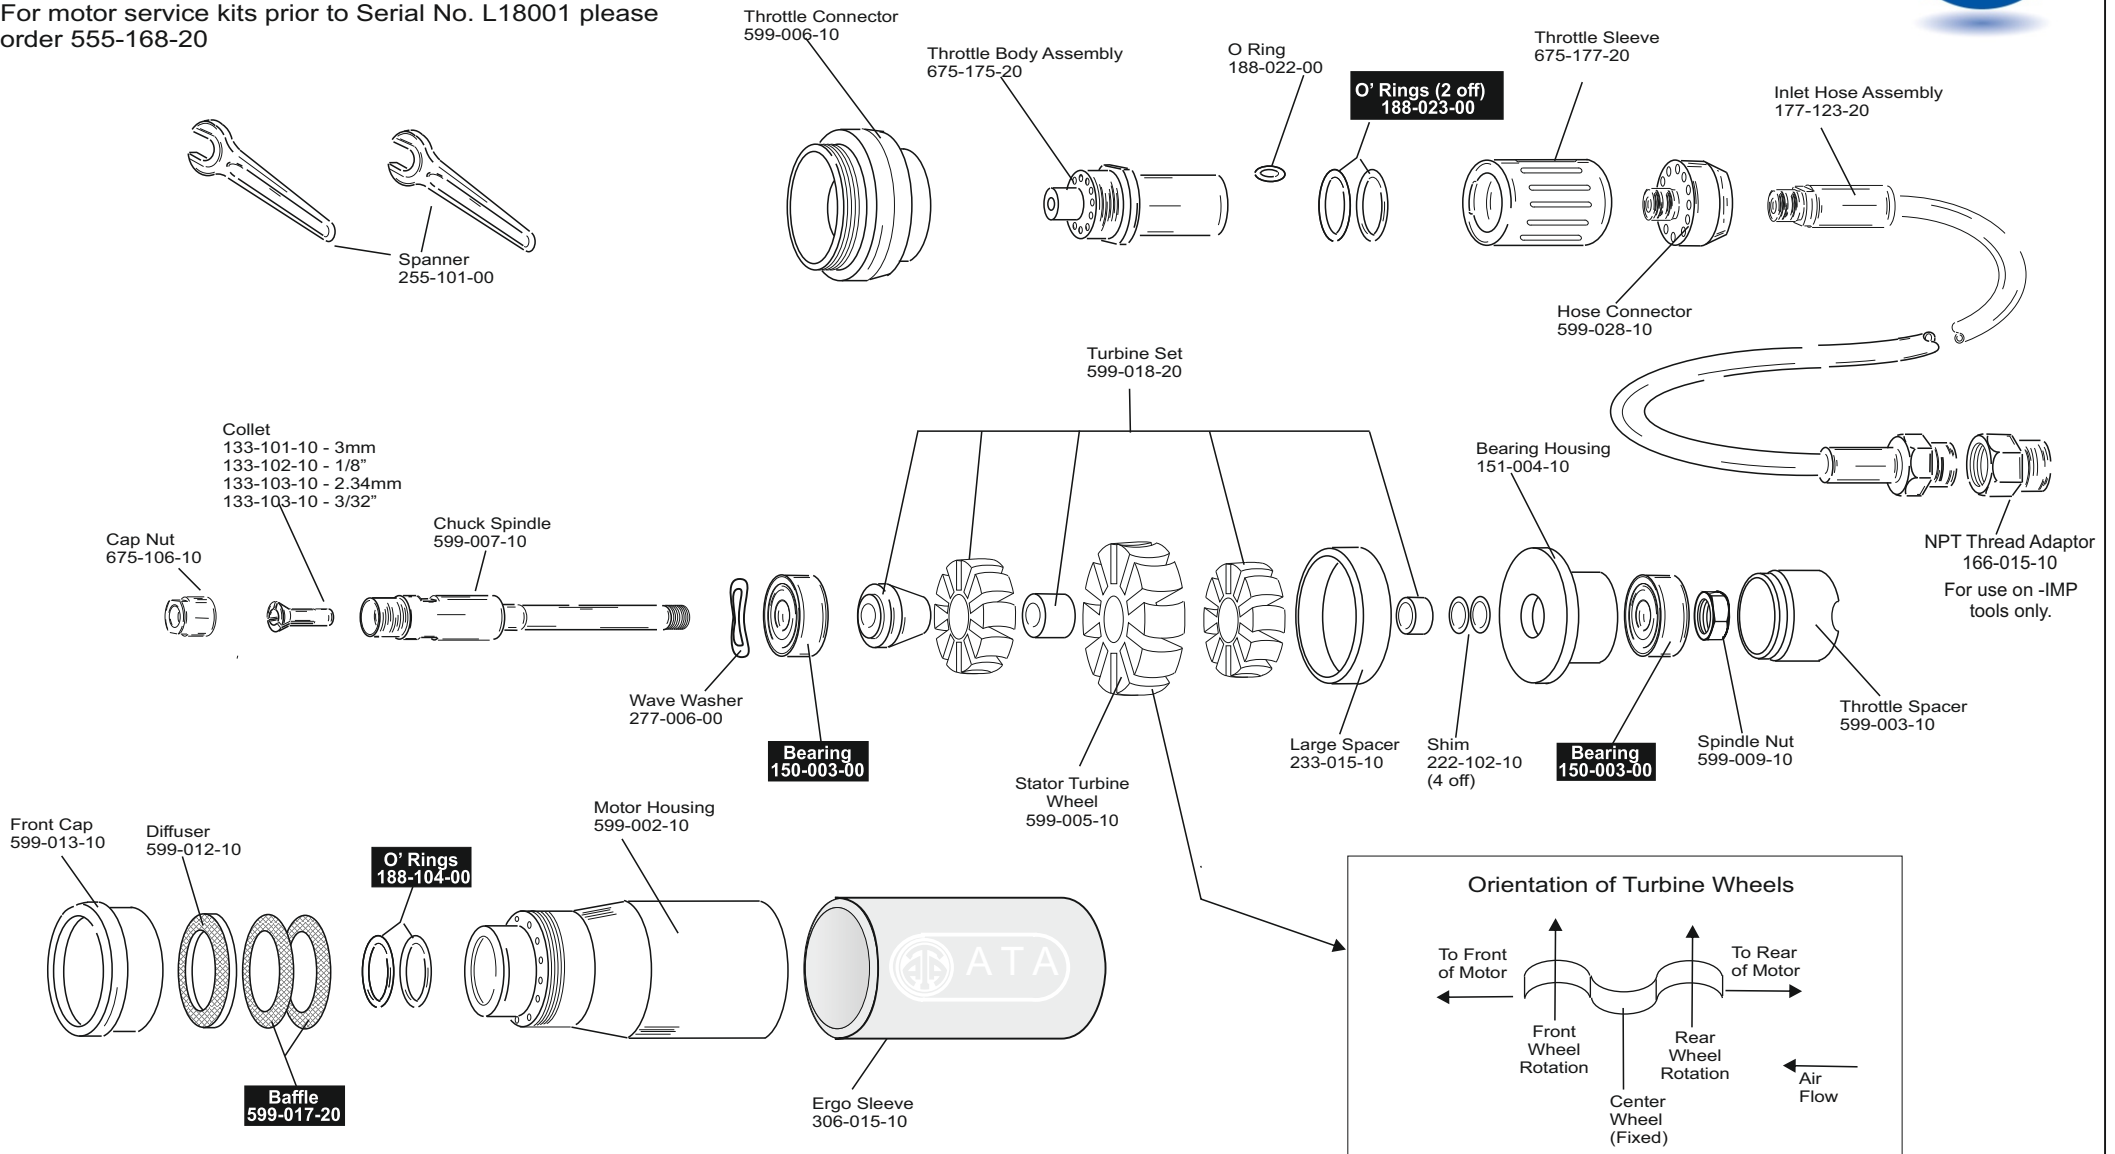

ATA MODEL ST100 PARTS LIST

990-155-10 | 310518

New Throttle Assembly from June 2018, serial No. L18001
 For motor service kits prior to Serial No. L18001 please
 order 555-168-20

MOTOR SERVICE KIT
 All parts shown highlighted with
 a black box are included in
 SERVICE KIT 555-209-20

MODEL	R.P.M.	m ³ /min	kg	dB(A)	m/s ²
ST100	100,000	0.17	0.24	62	<2.5
ST100-IMP	100,000	0.17	0.24	62	<2.5