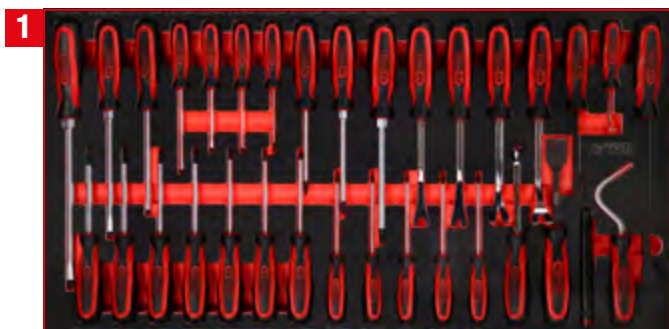

Screwdriver set in foam
insert

813.0033

For a detailed list of tools, see page 254

PCS
33

1/4" + 3/8" socket spanner
set in foam insert

813.0213

For a detailed list of tools, see page 240

PCS
213

3 1/2" socket spanner set in foam insert

813.0086

For a detailed list of tools, see page 246

4 Screw spanner set in foam insert

813.0057

For a detailed list of tools, see page 266

5 Screw spanner set in foam insert