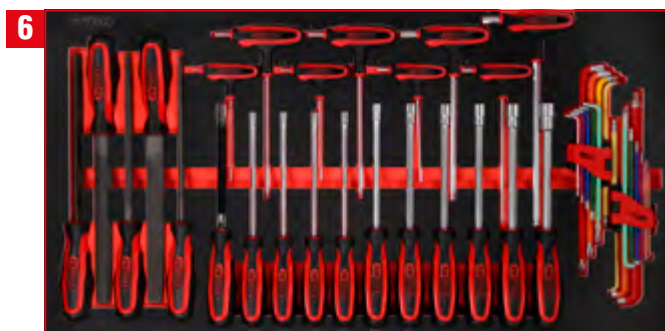

6 Screwdriver and file set in foam insert

813.0042

For a detailed list of tools, see page 256