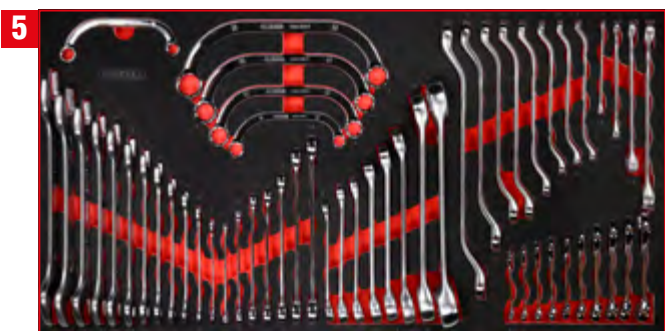

Screwdriver set in foam
insert

813.0033

For a detailed list of tools, see page 254

PCS
33

1/4" + 3/8" socket spanner
set in foam insert

813.0213

For a detailed list of tools, see page 240

PCS
213

3 1/2" socket spanner set in foam insert

813.0086

For a detailed list of tools, see page 246

4 Screw spanner set in foam insert

813.0057

For a detailed list of tools, see page 266

5 Screw spanner set in foam insert