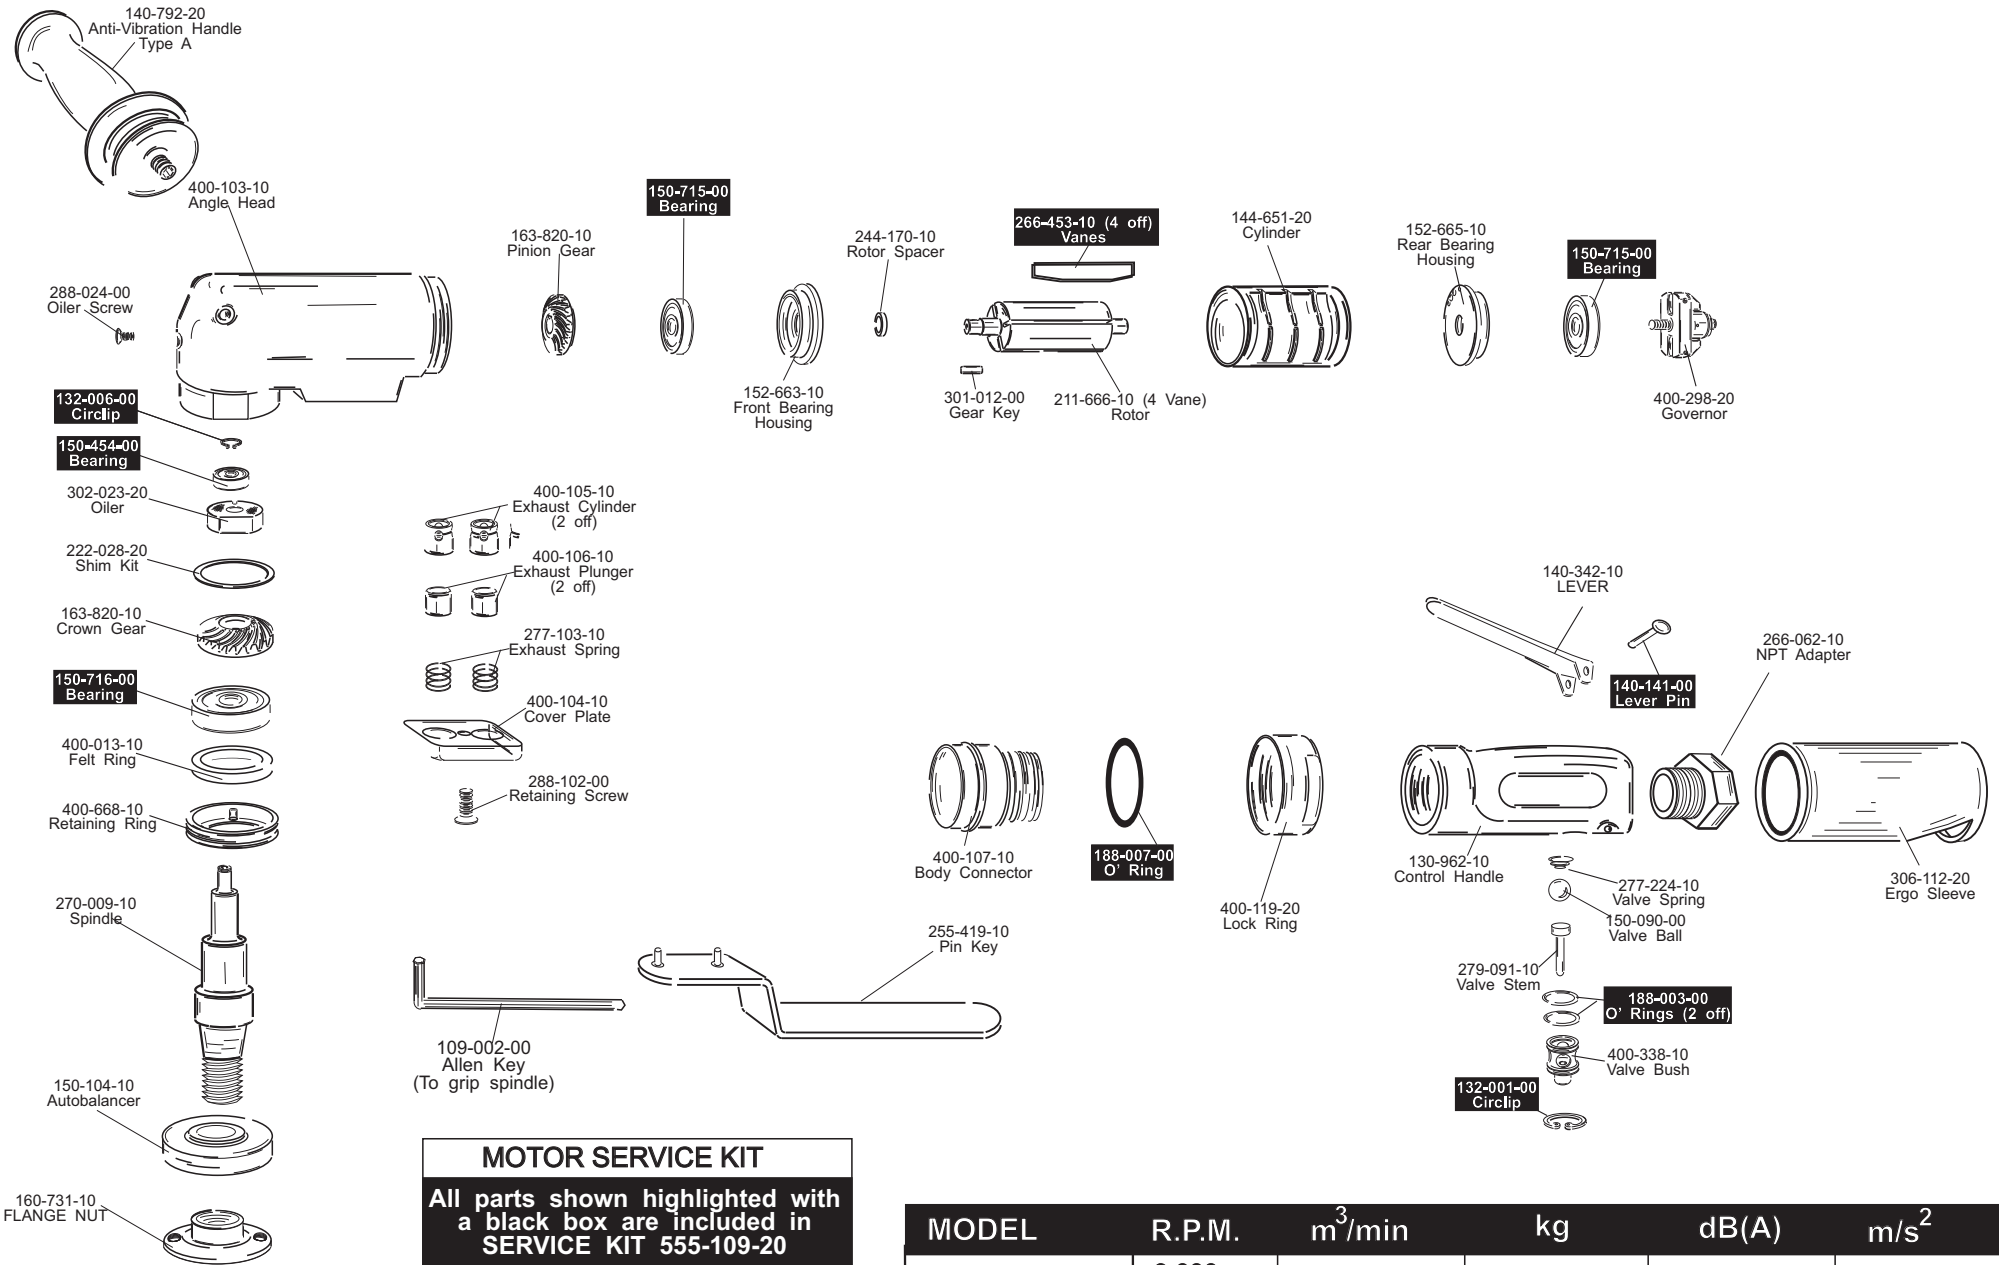

# ATA MODEL RA14S-125PA5 PARTS LIST

990-209-10 060612

**MOTOR SERVICE KIT**  
 All parts shown highlighted with a black box are included in SERVICE KIT 555-109-20

| MODEL        | R.P.M. | m <sup>3</sup> /min | kg   | dB(A) | m/s <sup>2</sup> |
|--------------|--------|---------------------|------|-------|------------------|
| RA14S-125PA5 | 9,000  | 1.13                | 1.90 | 81    | < 2.5            |