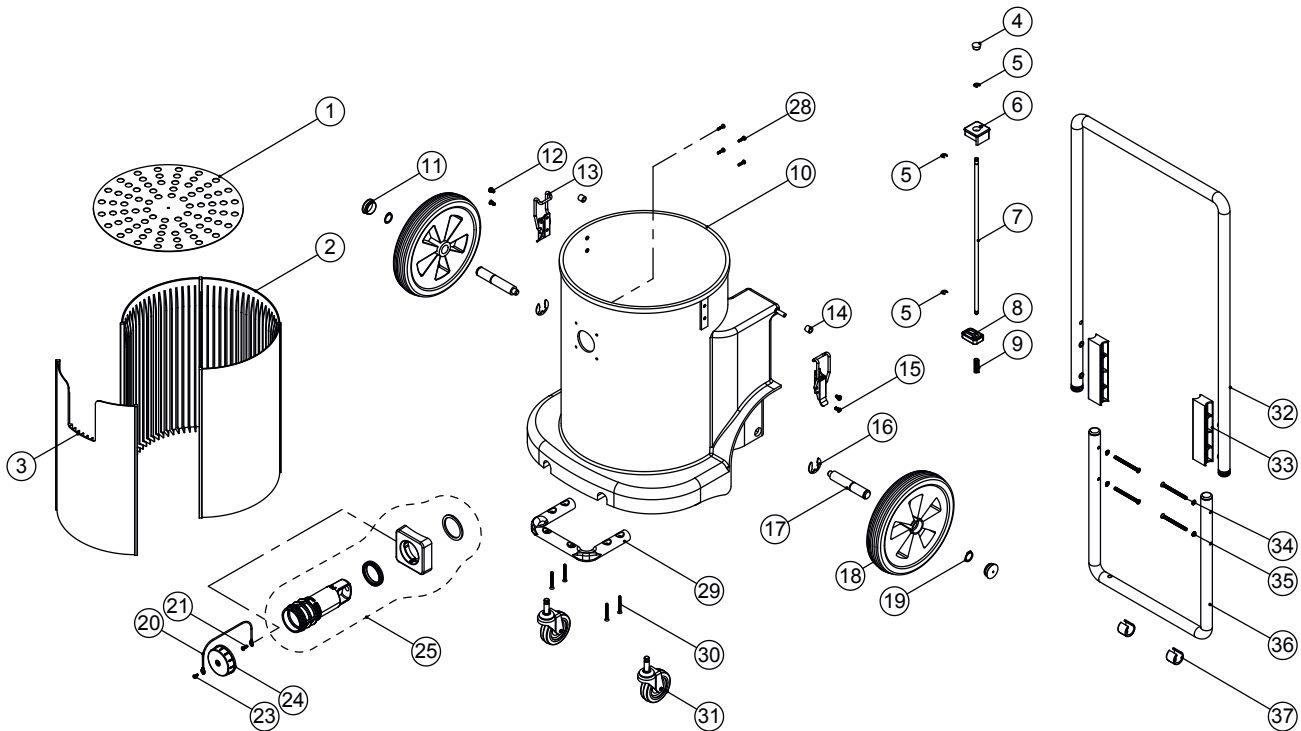

AIRBO®

**PROTECTS
YOUR HEALTH**

SPARE PARTS

40L DRUM DUST

POS.	ITEM no.	DESCRIPTION	QTY.
1	500452	DRUM BASE (PAINTED GREY)	1
2	500412	DRUM LINER (FOR ASSEMBLY VIEW)	3
3	500413	DRUM LINER (FOR ASSEMBLY VIEW ONLY)	1
4	500134	BLACK PLASTIC CAP	1
5	500136	E CLIP	1
6	500135	LOCKING BAR KNOB	1
7	500634	LOCKING BAR	1
8	500133	LOCKING BAR SUPPORT	1
9	500132	COMPRESSION SPRING	1
10	500833	DRUM 40L BLACK	1
11	500690	BLACK PLASTIC CAP	2
12	500186	M5 X 10MM LONG POZI PAN SEMS SCREW	2
13	500779	TOGGLE FASTENER	2
14	500783	SPACER	2
15	500172	M5 X 12MM LONG POZI PAN COUNTERSUNK SCREW	2
16	500194	E-CLIP	2
17	500184	STUB AXLE	2

POS.	ITEM no.	DESCRIPTION	QTY.
18	500940	10 INCH WHEEL	2
19	500624	CIRCLIP	2
20	500179	BLANKING CAP FIXING WIRE	1
21	500178	N06 X 3/8 INCH LONG POZI PAN SELF TAP SCREW	1
23	500178	N06 X 3/8 INCH LONG POZI PAN SELF TAP SCREW	1
24	500138	BLANKING CAP	1
25	500914	NDD BAYONET BAG CONNECTOR CMPL	1
28	500907	N08 X 5/8 INCH LONG POZI PAN PLASTITE SCREW	4
29	500369	TOOL MOUNTING BAR (RVS)	1
30	500187	N010 X 43MM LONG POZI PAN COUNTER SUNK PLASTITE SCREW	4
31	500938-1	3 INCH CASTOR	2
32	500487	HANDLE ASSEMBLY	1
33	500910	HANDLE BLOCK SPACER	2
34	500911	M6 X 70MM LONG POZI PAN COUNTERSUNK SCREW	4
35	500941	M6 COUNTERSUNK LOCK WASHER	4
36	500603	900 DRUM LOWER HANDLE (RVS)	1
37	500913	PLASTIC SADDLE FOOT	2