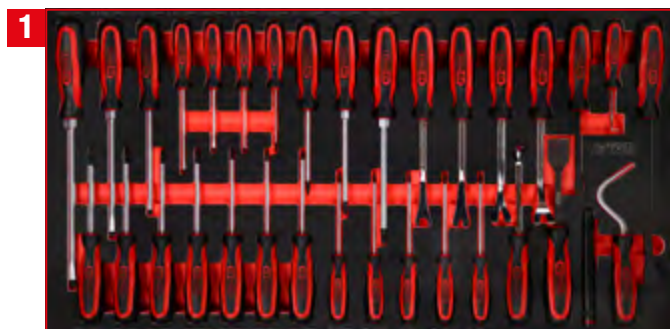

# P25 workshop tool trolley set with 510 tools for 7 drawers

825.7510

PCS  
510

L

**BUNDLE PRICE!**

**7 x L  
510 pcs**

**2.899,--**

825.7510

Screwdriver set in foam  
insert

813.0033

For a detailed list of tools, see page 254

PCS  
33

1/4" + 3/8" socket spanner  
set in foam insert

813.0213

For a detailed list of tools, see page 240

PCS  
213