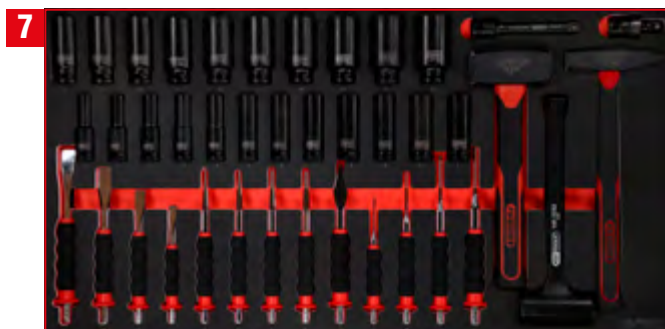

### Screwdriver and file set in foam insert

813.0042

For a detailed list of tools, see page 258

6

### Pliers and measuring tool set in foam insert

813.0030

For a detailed list of tools, see page 274

7