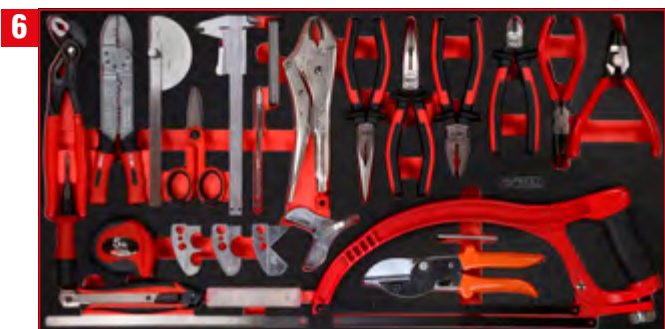

6

Pliers and measuring tool set in foam insert

813.0030

For a detailed list of tools, see page 274