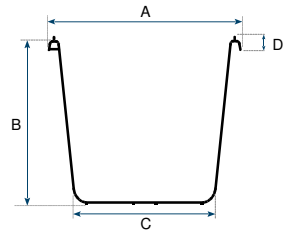

### Basic data:

Item code	EMM00200-0401	EMM00200-3001
Content:	20 L	20 L
Weight:	865 Gram	680 Gram
Dimensions tolerance:	± 5 %	± 5 %
Volume / weight tolerance:	± 5 %	± 5 %

\* EMM00200-0401 Only \*

### Dimensions:

Itemcode	EAN	Color	Material	Diameter Top (A)	Height (B)	Diameter Bottom (C)	Height brim including handle (D)	Pallet Quantity
EMM00200-0401	8713331249841	Black	LDPE	36,4 cm	29 cm	29 cm	25 mm	252 Pieces
EMM00200-3001	8713331108582	Natural	MDPE+HDPE	36,4 cm	29 cm	29 cm	25 mm	720 Pieces