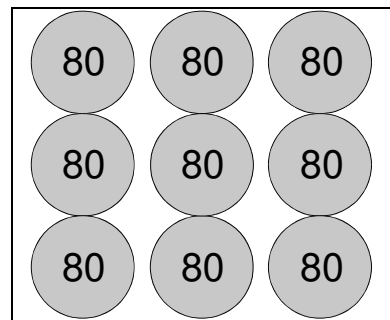

All information is indicative and has been carefully drawn up. Changes in product specifications and images or type errors are reserved.
No rights can be derived from this information, referring to our terms and conditions.