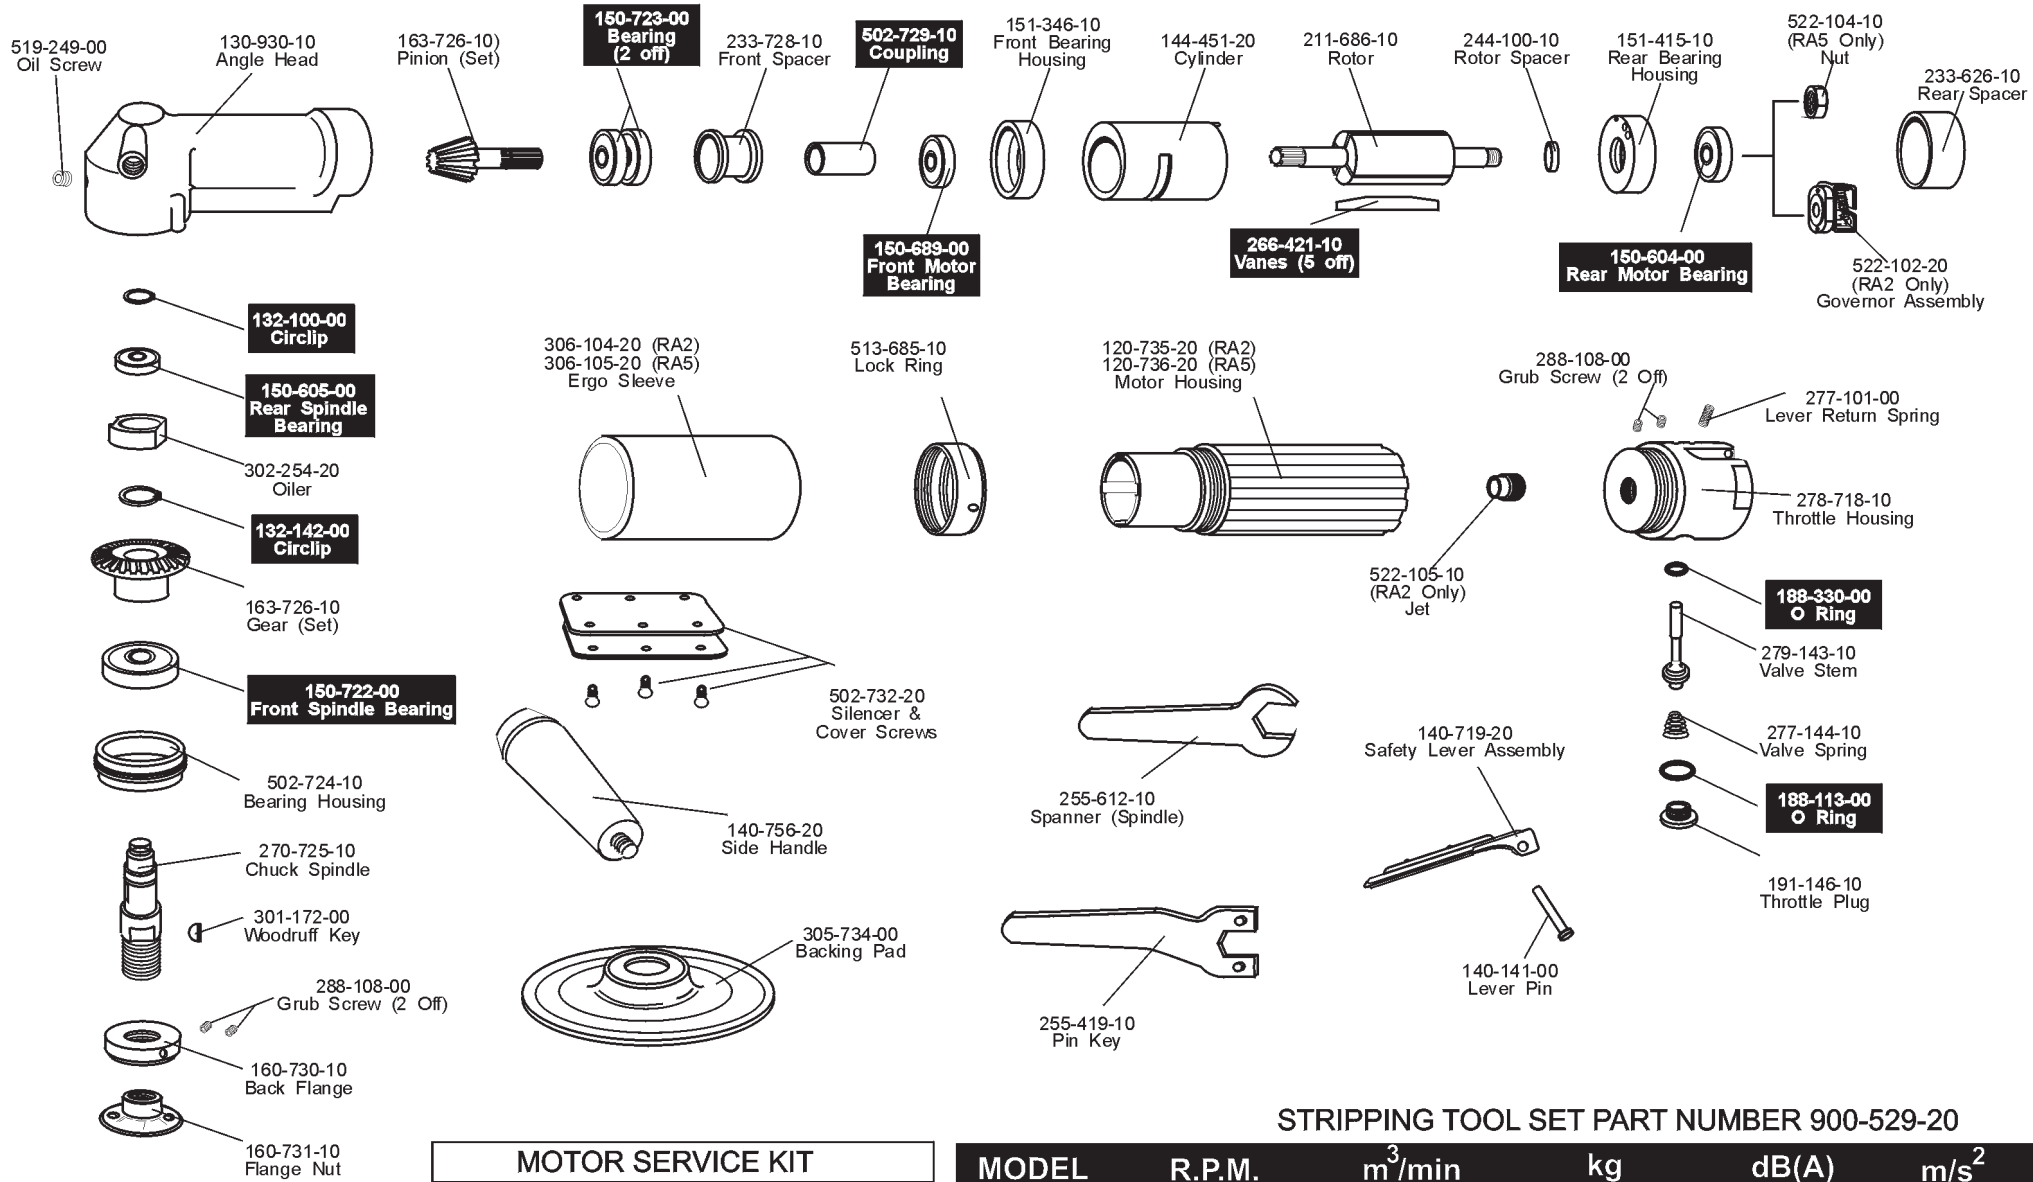

ATA MODEL RA2 & RA5 PARTS LIST

990-038-10 | 270300

MOTOR SERVICE KIT

All parts shown highlighted with a black box are included in SERVICE KIT 555-111-20

STRIPPING TOOL SET PART NUMBER 900-529-20

MODEL	R.P.M.	m ³ /min	kg	dB(A)	m/s ²
RA2	2700	0.8	2.2	63	< 2.5
RA5	5500	0.8	2.2	75	< 2.5