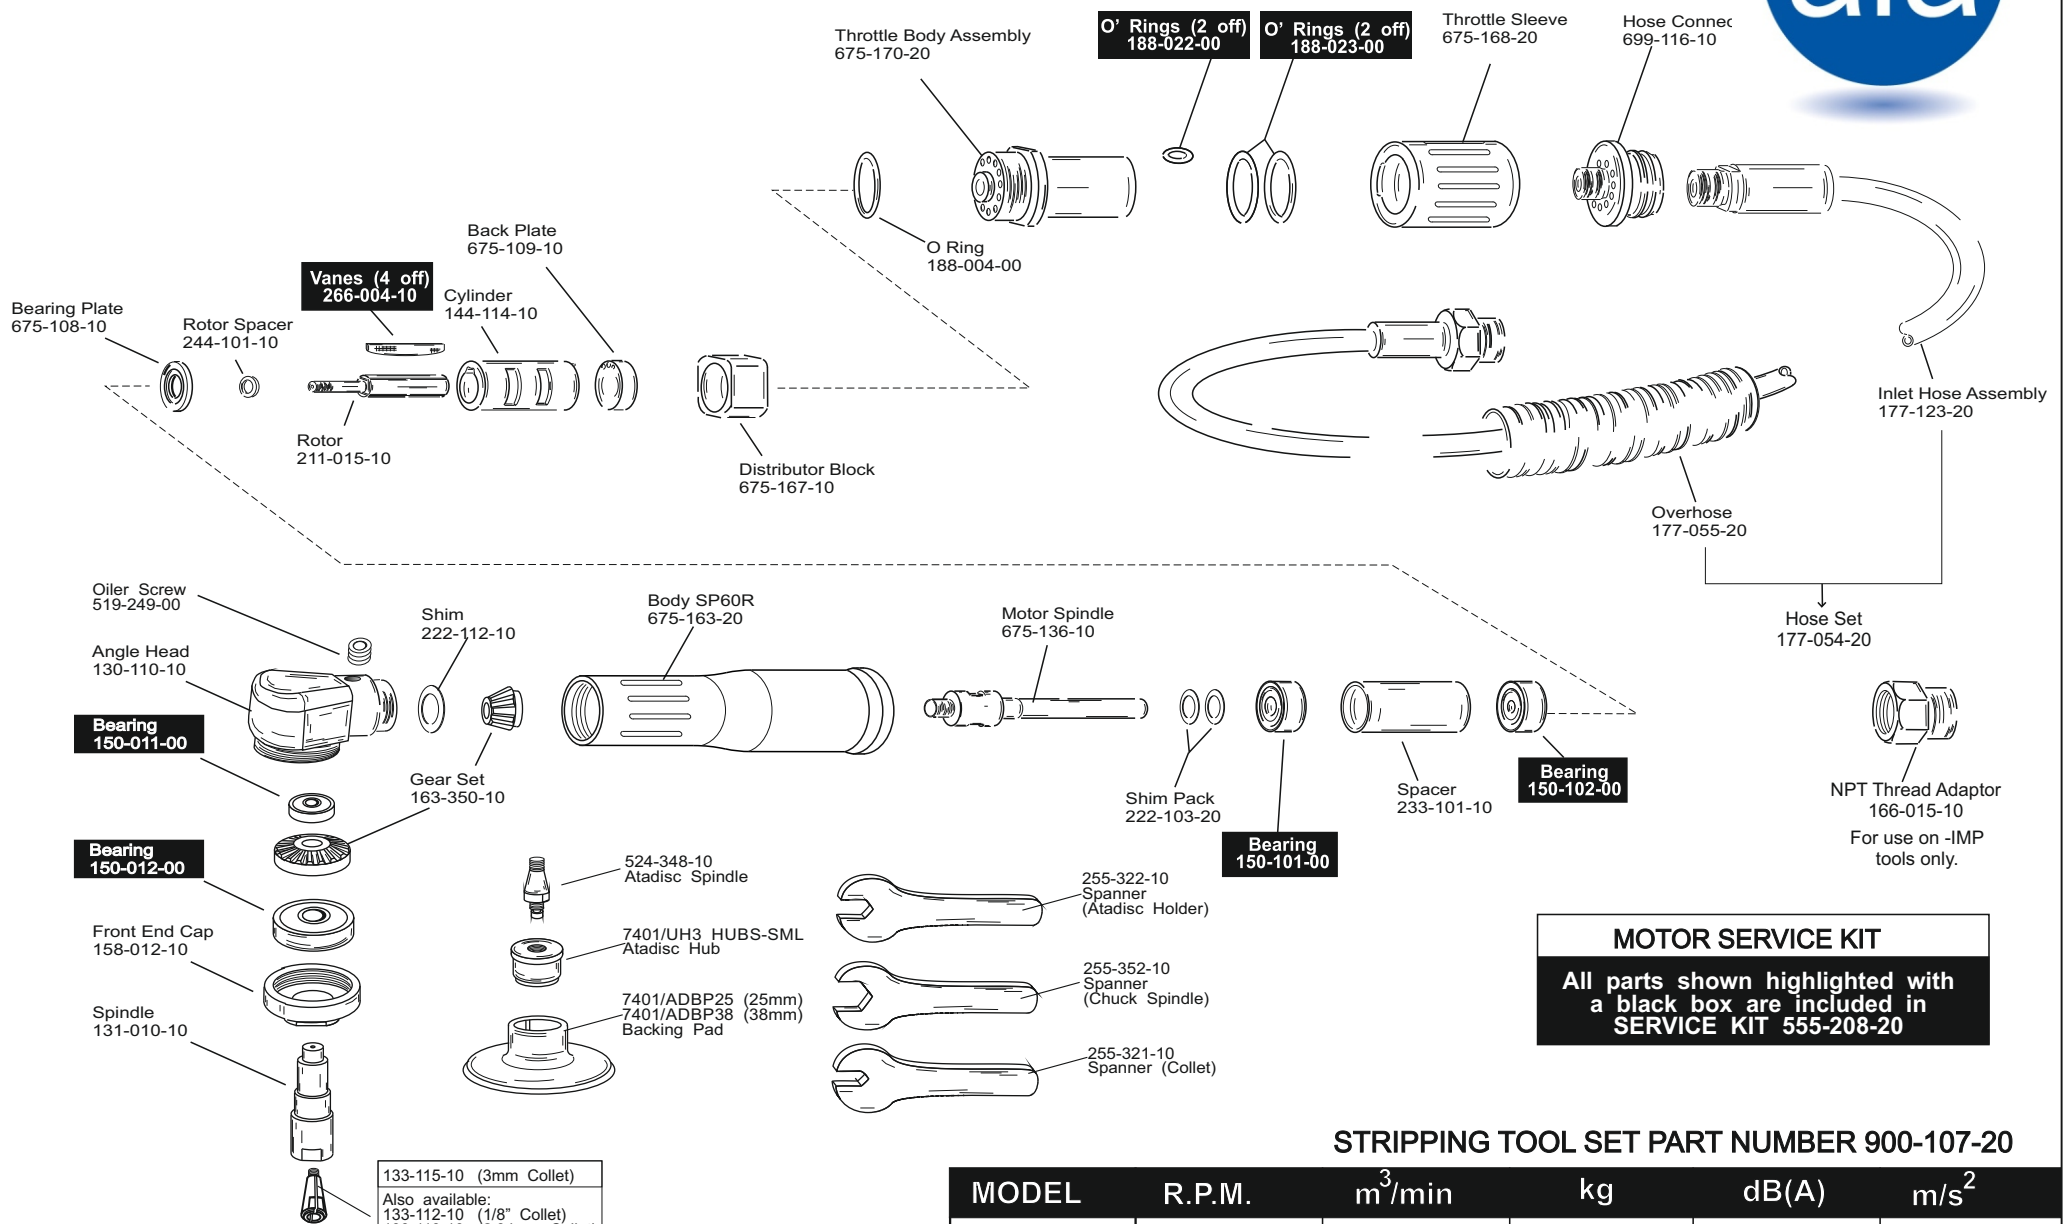

ATA MODEL RPM25R PARTS LIST

990-310-10 | 240418

MOTOR SERVICE KIT
 All parts shown highlighted with a black box are included in SERVICE KIT 555-208-20

STRIPPING TOOL SET PART NUMBER 900-107-20

MODEL	R.P.M.	m ³ /min	kg	dB(A)	m/s ²
RPM25R	25,000	0.2	0.17	68	<2.5