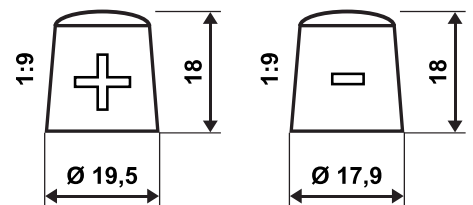

ERA part number: T72557

| Technical parameter | Value |
|----------------------------------|-------------|
| Battery | SLI Battery |
| ETN | 7250I2II5 |
| Battery Capacity [Ah] | 225 Ah |
| Cold Cranking Amps (CCA), EN [A] | 1150 A |
| Length [mm] | 518 |
| Width [mm] | 273 |
| Height [mm] | 240 |
| Layout | 3 |
| Terminals | 1 |
| Base hold-down | B00 |
| Case size | TYP C/MI6 |
| Weight [Kg] | 55,67 |

Layout

3

Terminals

Base hold-down

B00