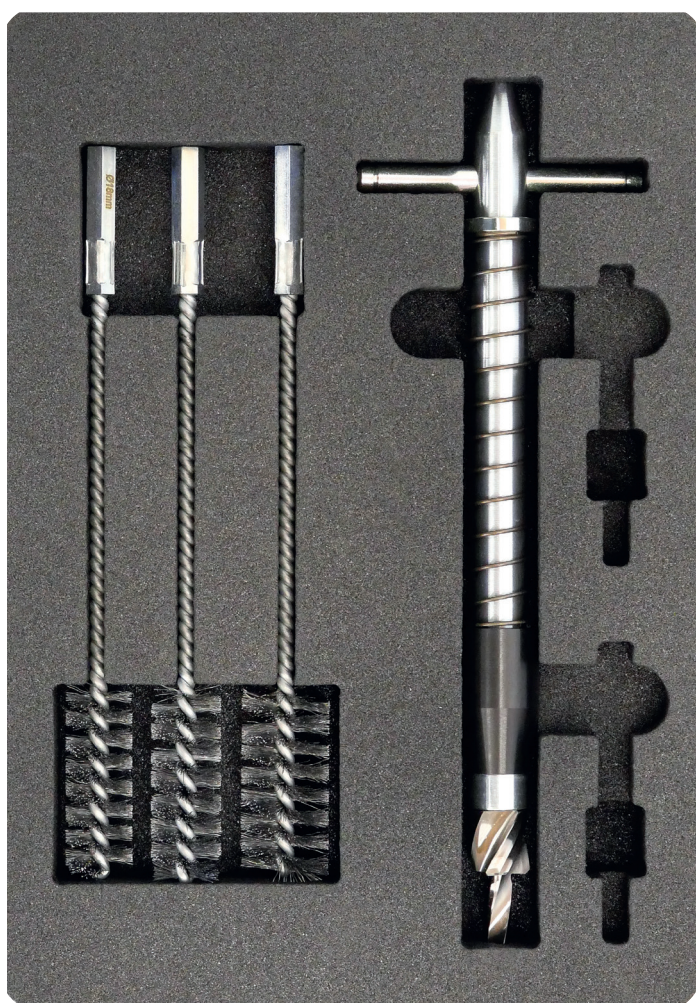

## KL-0186-54 E / -540 E Injector Bore Cleaning Kit