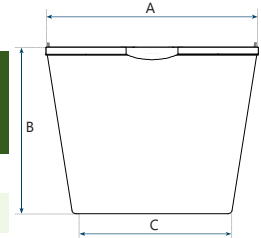

Gripline-C 45 Tub, lifting handle

Basic data:

Content:	45 L
Weight:	1883 Gram
Dimensions tolerance:	± 5 %
Volume / weight tolerance:	± 5 %

Dimensions:

Itemcode	EAN	Color	Material	Diameter Top (A)	Height (B)	Diameter Bottom (C)	Pallet Quantity
KUIT0450-3001	8713331000985	Blue	PPCO	51,1 cm	32 cm	38,5 cm	140 Pieces
KUIT0450-3501	8713331001005	Yellow	PPCO	51,1 cm	32 cm	38,5 cm	140 Pieces

Pallet configuration (1000x1200mm)

Pallet quantity:	140 pcs.
Layers per pallet:	1
Stacks per layer:	4
Total per stack:	35
Pallet height:	190 cm

All information is indicative and has been carefully drawn up. Changes in product specifications and images or type errors are reserved.
No rights can be derived from this information, referring to our terms and conditions.