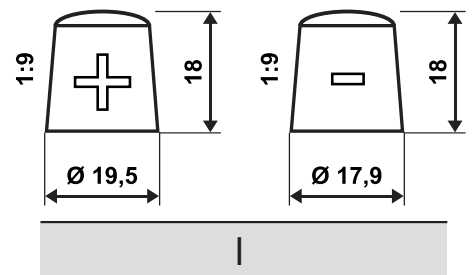

ERA part number: E56511

| Technical parameter | Value |
|----------------------------------|-------------|
| Battery | EFB Battery |
| ETN | 565502065 |
| Battery Capacity [Ah] | 65 Ah |
| Cold Cranking Amps (CCA), EN [A] | 650 A |
| Length [mm] | 232 |
| Width [mm] | 173 |
| Height [mm] | 225 |
| Layout | 0 |
| Terminals | I |
| Base hold-down | B00 |
| Case size | D23 |
| Weight [Kg] | 16,67 |

Layout

Terminals

Base hold-down

B00