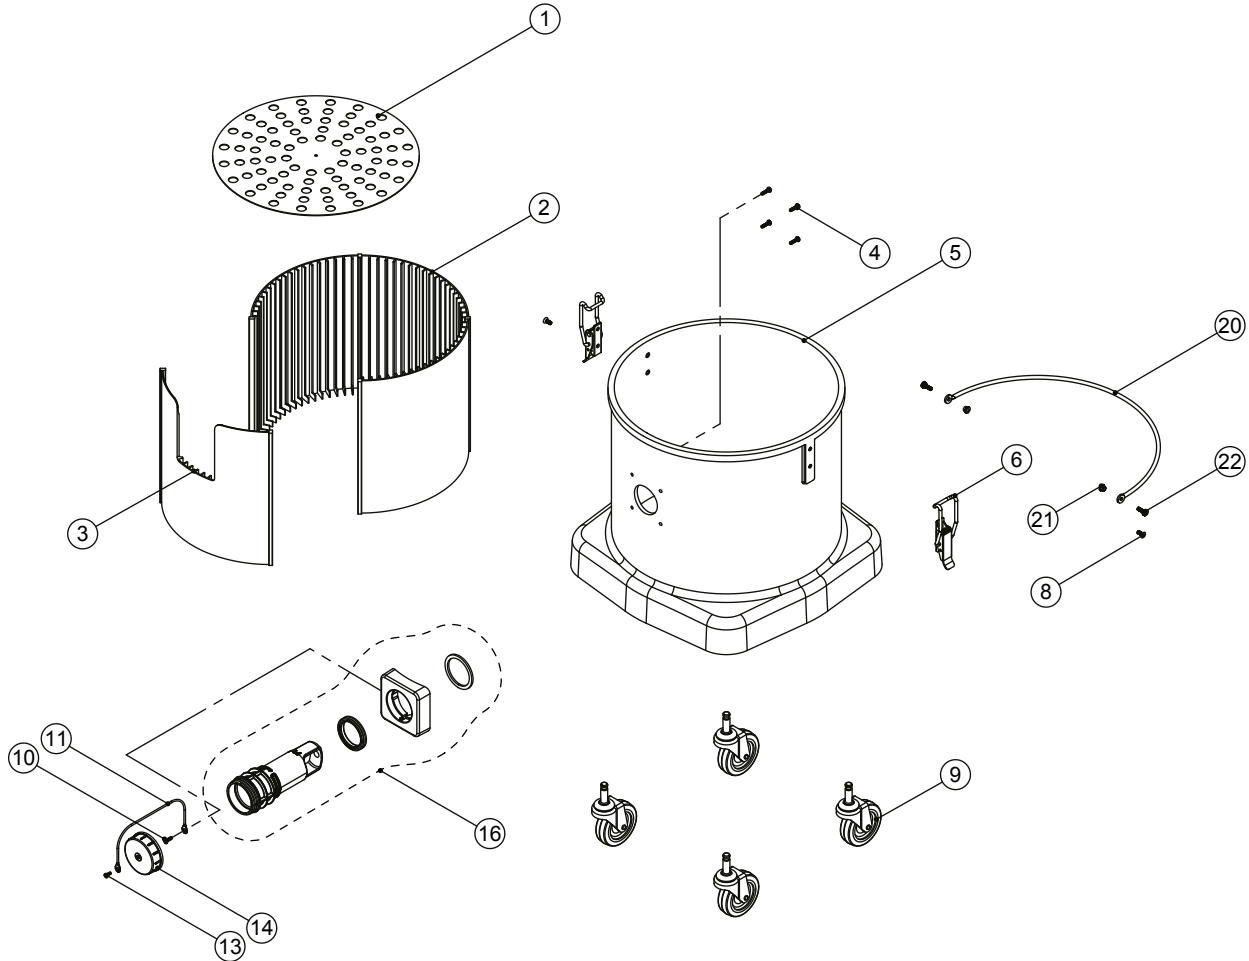

# SPARE PARTS

## 23L DRUM DUST

POS.	ITEM no.	DESCRIPTION	QTY.
1	500452	DRUM BASE (PAINTED GRAY)	1
2	500171	DRUM LINER	3
3	500173	DRUM LINER PUNCHED FOR BAG CONNECTOR	1
4	500907	N08 X 5/8 INCH LONG POZI PAN PLASTITE SCREW	
5	500832	23L CONTAINER	1
6	500779	TOGGLE FASTENER	2
8	500172	M5 X 12MM LONG POZI PAN COUNTERSUNK SCREW	2
9	500938-1	3 INCH CASTOR	4

POS.	ITEM no.	DESCRIPTION	QTY.
10	500178	N06 X 3/8 INCH LONG POZI PAN SELF TAP SCREW	1
11	500179	BLANKING CAP FIXING WIRE	1
13	500178	N06 X 3/8 INCH LONG POZI PAN SELF TAP SCREW	1
14	500138	BLANKING CAP	1
16	500914	BAYONET BAG CONNECTOR	1
20	500182	BLACK CRANKED BUCKET HANDLE	1
21	500181	SPACER BUCKET HANDLE	2
22	500917	M5 X 16MM LONG POZI PAN SEMS SCREW	2