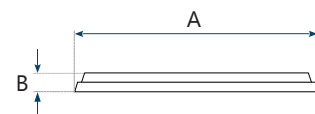

Pallet configuration (800x1200mm)

Pallet quantity:	120 pcs.
Layers per pallet:	1
Stacks per layer:	6
Total per stack:	20
Pallet height:	190 cm

Accessories:

GRIPLINE-O lid for tub 33 L

Itemcode	EAN	Color	Material	Diameter (A)	Height (B)	Pallet Quantity
KUI00331-1001	8713331005874	Transparent	PP/PE	36,5 cm	40 mm	800 Pieces