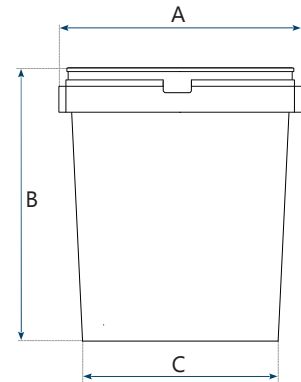

GRIPLINE-O 33 L tub, C-Scale

Basic data:

Content:	33 L
Weight:	1005 Gram
Dimensions tolerance:	± 5 %
Volume / weight tolerance:	± 5 %

Dimensions:

Itemcode	EAN	Color	Material	Diameter Top (A)	Height (B)	Diameter Bottom (C)	Pallet Quantity
KUI00330-0201	8713331000114	Black	PP	41 cm	47 cm	30,5 cm	120 Pieces
KUI00330-3201	8713331000107	Transparent	PP/PE	41 cm	47 cm	30,5 cm	120 Pieces

Pallet configuration (800x1200mm)

Pallet quantity:	120 pcs.
Layers per pallet:	1
Stacks per layer:	6
Total per stack:	20
Pallet height:	190 cm

Accessories:

GRIPLINE-O lid for tub 33 L

Itemcode	EAN	Color	Material	Diameter (A)	Height (B)	Pallet Quantity
KUI00331-1001	8713331005874	Transparent	PP/PE	36,5 cm	40 mm	800 Pieces