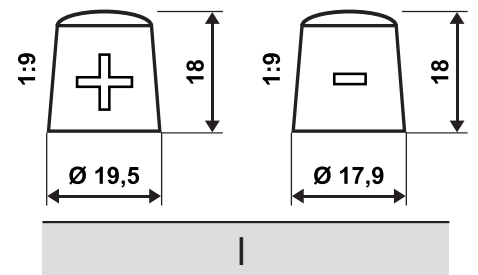

ERA part number: **E57514**

Technical parameter	Value
Battery	EFB Battery
ETN	575500073
Battery Capacity [Ah]	75 Ah
Cold Cranking Amps (CCA), EN [A]	730 A
Length [mm]	315
Width [mm]	175
Height [mm]	175
Layout	0
Terminals	I
Base hold-down	BI3
Case size	T7/LB4
Weight [Kg]	19,41

Layout

Terminals

Base hold-down