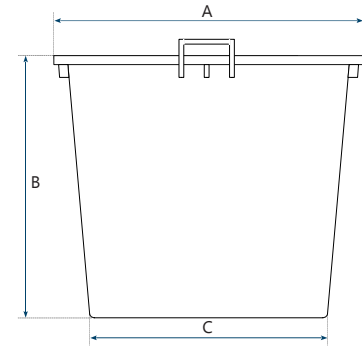

## GRIPLINE-T 125 L tub, 2 grips

### Basic data:

Content:	125 L
Weight:	3800 Gram
Dimensions tolerance:	± 5 %
Volume / weight tolerance:	± 5 %

### Dimensions:

Itemcode	EAN	Color	Material	Diameter Top (A)	Height (B)	Diameter Bottom (C)	Pallet Quantity
KUI01250-0001	8713331602066	Black	LDPE	65 cm	55 cm	48 cm	90 Pieces
KUI01250-1201	8713331609195	White	LDPE	65 cm	55 cm	48 cm	90 Pieces

### Pallet configuration (1000x1000mm)

Pallet quantity:	90 pcs.	
Layers per pallet:	1	
Stacks per layer:	3	
Total per stack:	40	
Pallet height:	200 cm	

All information is indicative and has been carefully drawn up. Changes in product specifications and images or type errors are reserved.  
 No rights can be derived from this information, referring to our terms and conditions.