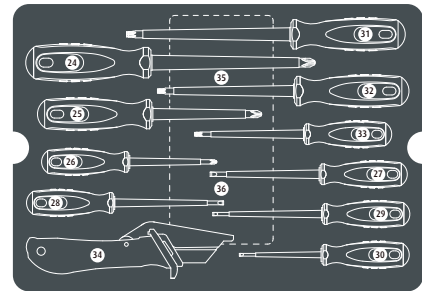

# 605003

	NO	Description	Size	Q'ty
	1	Flank socket 3/8", 6PT.	14mm	
	2	Flank socket 3/8", 6PT.	13mm	
	3	Flank socket 3/8", 6PT.	12mm	
	4	Flank socket 3/8", 6PT.	11mm	
	5	Flank socket 3/8", 6PT.	10mm	
	6	Flank socket 3/8", 6PT.	9mm	
	7	Flank socket 3/8", 6PT.	8mm	
	8	Flank socket 3/8", 6PT.	7mm	
	9	Flank socket 3/8", 6PT.	6mm	
	10	Flank socket 3/8", 6PT.	22mm	
	11	Flank socket 3/8", 6PT.	21mm	
	12	Flank socket 3/8", 6PT.	20mm	

	NO	Description	Size	Q'ty
	13	Flank socket 3/8", 6PT.	19mm	
	14	Flank socket 3/8", 6PT.	18mm	
	15	Flank socket 3/8", 6PT.	17mm	
	16	Flank socket 3/8", 6PT.	16mm	
	17	Flank socket 3/8", 6PT.	15mm	
	18	Extensions 3/8"	250mmL	
	19	Extensions 3/8"	150mmL	
	20	Ratchet 3/8"	200mmL	
	21	Bit Sockets Spline 3/8"	M8	
	22	Bit Sockets Spline 3/8"	M10	
	23	Bit Sockets Spline 3/8"	M12	

	NO	Description	Size	Q'ty
	24	Phillips screwdriver	PH.3x150mmL	
	25	Phillips screwdriver	PH.2x100mmL	
	26	Phillips screwdriver	PH.1x80mmL	
	27	Slotted screwdriver	4x100mmL	
	28	Slotted screwdriver	3.5x100mmL	
	29	Slotted screwdriver	3x100mmL	
	30	Slotted screwdriver	2.5x75mmL	