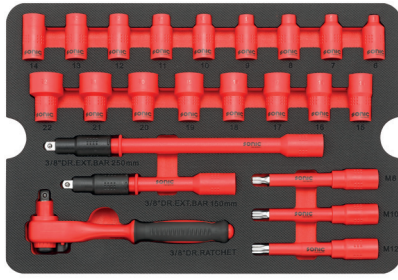

# 605003

	NO	Description	Size	Q'ty
	1	Flank socket 3/8", 6PT.	14mm	
	2	Flank socket 3/8", 6PT.	13mm	
	3	Flank socket 3/8", 6PT.	12mm	
	4	Flank socket 3/8", 6PT.	11mm	
	5	Flank socket 3/8", 6PT.	10mm	
	6	Flank socket 3/8", 6PT.	9mm	
	7	Flank socket 3/8", 6PT.	8mm	
	8	Flank socket 3/8", 6PT.	7mm	
	9	Flank socket 3/8", 6PT.	6mm	
	10	Flank socket 3/8", 6PT.	22mm	
	11	Flank socket 3/8", 6PT.	21mm	
	12	Flank socket 3/8", 6PT.	20mm	

	NO	Description	Size	Q'ty
	13	Flank socket 3/8", 6PT.	19mm	
	14	Flank socket 3/8", 6PT.	18mm	
	15	Flank socket 3/8", 6PT.	17mm	
	16	Flank socket 3/8", 6PT.	16mm	
	17	Flank socket 3/8", 6PT.	15mm	
	18	Extensions 3/8"	250mmL	
	19	Extensions 3/8"	150mmL	
	20	Ratchet 3/8"	200mmL	
	21	Bit Sockets Spline 3/8"	M8	
	22	Bit Sockets Spline 3/8"	M10	
	23	Bit Sockets Spline 3/8"	M12	

	NO	Description	Size	Q'ty
	24	Phillips screwdriver	PH.3x150mmL	
	25	Phillips screwdriver	PH.2x100mmL	
	26	Phillips screwdriver	PH.1x80mmL	
	27	Slotted screwdriver	4x100mmL	
	28	Slotted screwdriver	3.5x100mmL	
	29	Slotted screwdriver	3x100mmL	
	30	Slotted screwdriver	2.5x75mmL	