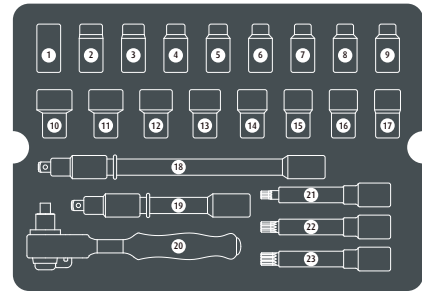

# 605003

	NO	Description	Size	Q'ty
	1	Flank socket 3/8", 6PT.	14mm	
	2	Flank socket 3/8", 6PT.	13mm	
	3	Flank socket 3/8", 6PT.	12mm	
	4	Flank socket 3/8", 6PT.	11mm	
	5	Flank socket 3/8", 6PT.	10mm	
	6	Flank socket 3/8", 6PT.	9mm	
	7	Flank socket 3/8", 6PT.	8mm	
	8	Flank socket 3/8", 6PT.	7mm	
	9	Flank socket 3/8", 6PT.	6mm	
	10	Flank socket 3/8", 6PT.	22mm	
	11	Flank socket 3/8", 6PT.	21mm	
	12	Flank socket 3/8", 6PT.	20mm	

	NO	Description	Size	Q'ty
	13	Flank socket 3/8", 6PT.	19mm	
	14	Flank socket 3/8", 6PT.	18mm	
	15	Flank socket 3/8", 6PT.	17mm	
	16	Flank socket 3/8", 6PT.	16mm	
	17	Flank socket 3/8", 6PT.	15mm	
	18	Extensions 3/8"	250mmL	
	19	Extensions 3/8"	150mmL	
	20	Ratchet 3/8"	200mmL	
	21	Bit Sockets Spline 3/8"	M8	
	22	Bit Sockets Spline 3/8"	M10	
	23	Bit Sockets Spline 3/8"	M12	

	NO	Description	Size	Q'ty
	24	Phillips screwdriver	PH.3x150mmL	
	25	Phillips screwdriver	PH.2x100mmL	
	26	Phillips screwdriver	PH.1x80mmL	
	27	Slotted screwdriver	4x100mmL	
	28	Slotted screwdriver	3.5x100mmL	
	29	Slotted screwdriver	3x100mmL	
	30	Slotted screwdriver	2.5x75mmL	