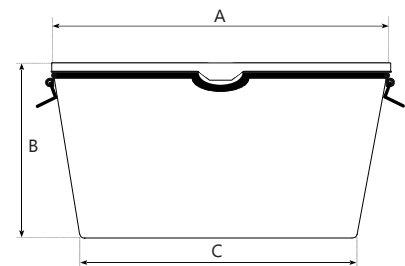

Gripline-C 90 Tub, 4 grips, C-Scale

Basic data:

Content:	90 L
Weight:	7605 Gram
Dimensions tolerance:	± 5 %
Volume / weight tolerance:	± 5 %

Dimensions:

Itemcode	EAN	Color	Material	Diameter Top (A)	Height (B)	Diameter Bottom (C)	Pallet Quantity
KUIT0900-3501	8713331001012	Yellow	PPCO	68,5 cm	35,7 cm	52,5 cm	30 Pieces

Pallet configuration (800x1200mm)

Pallet quantity:	30 pcs.
Layers per pallet:	1
Stacks per layer:	2
Total per stack:	15
Pallet height:	160 cm

All information is indicative and has been carefully drawn up. Changes in product specifications and images or type errors are reserved.
No rights can be derived from this information, referring to our terms and conditions.