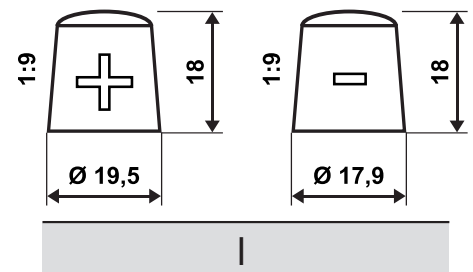

ERA part number: E550II

Technical parameter	Value
Battery	EFB Battery
ETN	5500II048
Battery Capacity [Ah]	55 Ah
Cold Cranking Amps (CCA), EN [A]	480 A
Length [mm]	207
Width [mm]	175
Height [mm]	190
Layout	0
Terminals	I
Base hold-down	BI3
Case size	LOI
Weight [Kg]	13,90

Layout

Terminals

Base hold-down