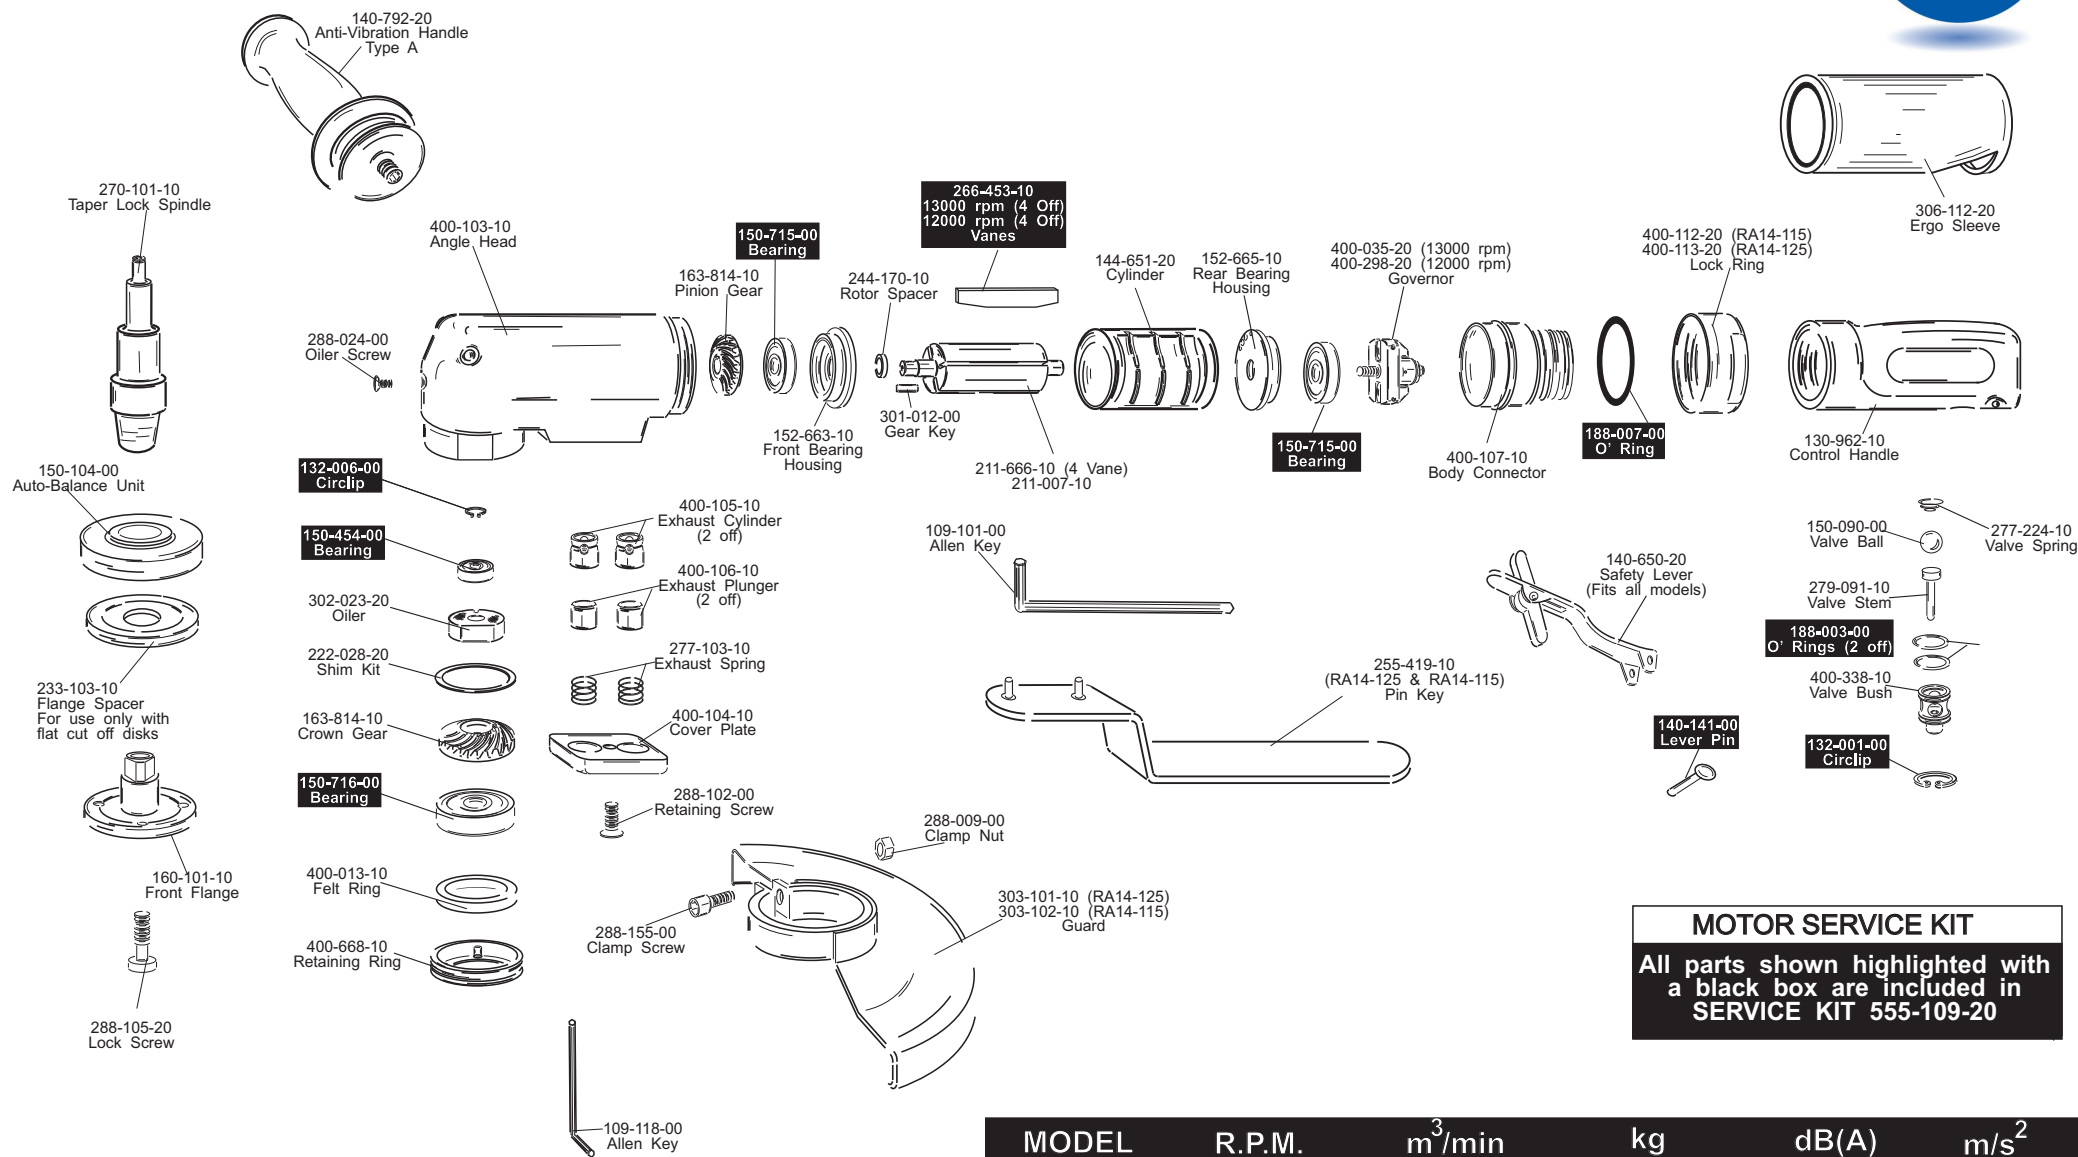

ATA MODEL RA14 (TYPE PA4) PARTS LIST

990-200-10

010518

MOTOR SERVICE KIT
 All parts shown highlighted with a black box are included in SERVICE KIT 555-109-20

STRIPPING TOOL SET PART NUMBER 900-542-20

MODEL	R.P.M.	m ³ /min	kg	dB(A)	m/s ²
RA14-115	13,000	1.13	1.90	79	< 2.5
RA14-125	12,000	1.13	1.90	75	< 2.5